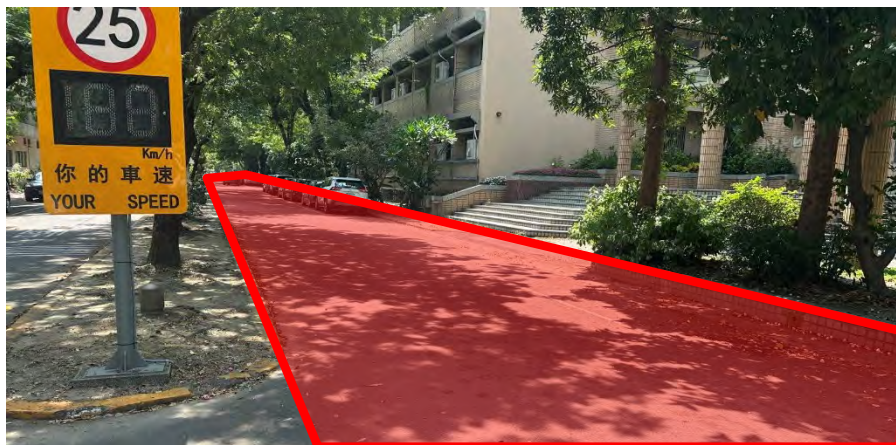

施工通知 Construction Notice

作物大樓南側
South side of the Plant Science Building